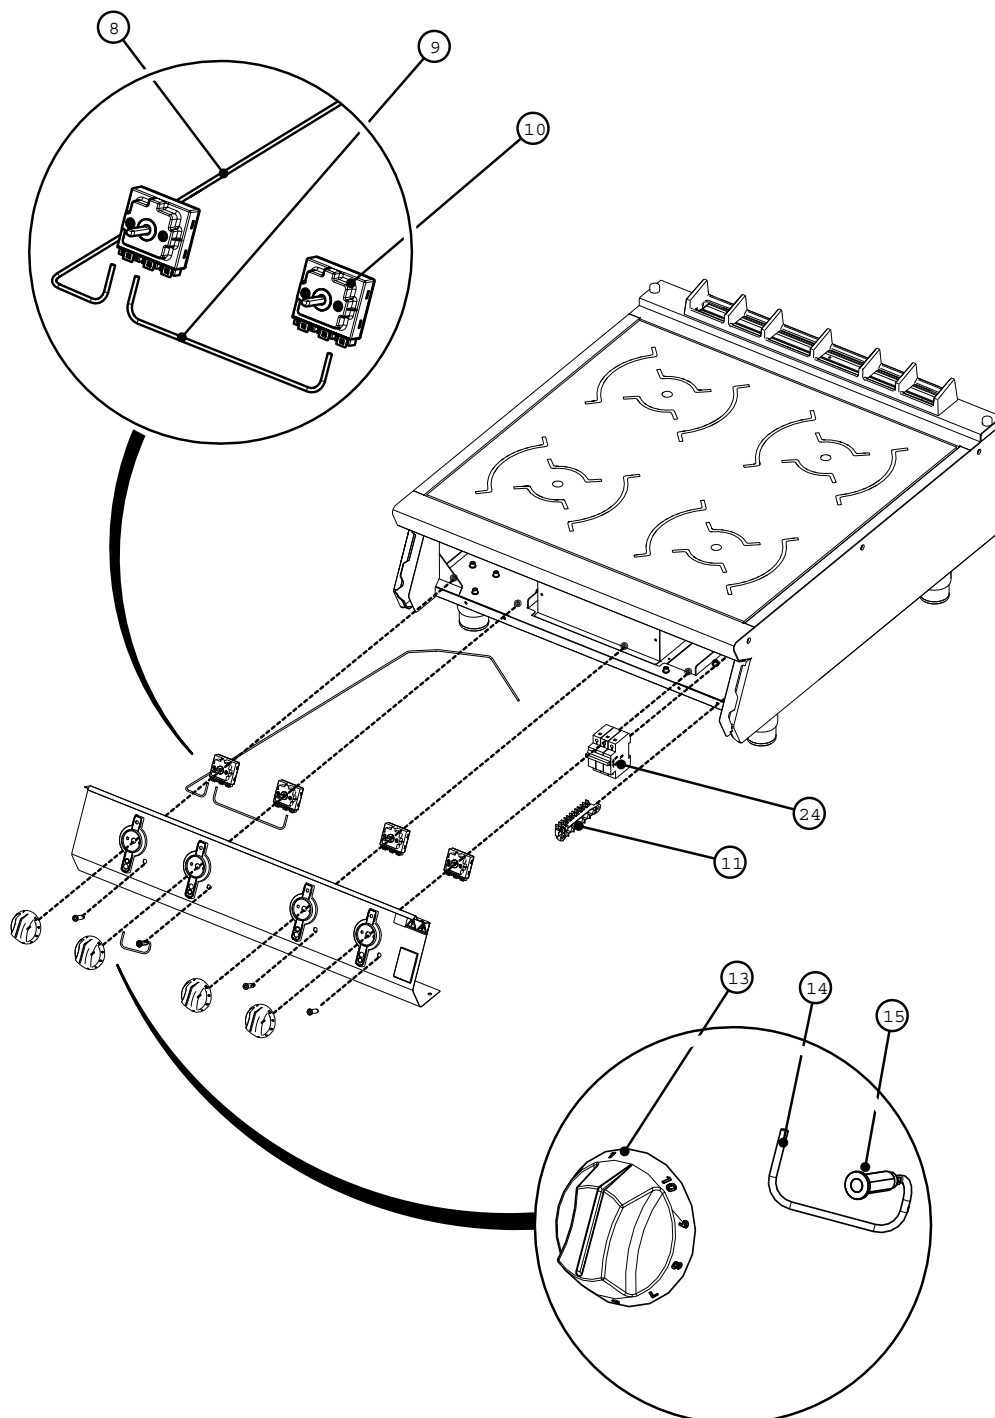

i9042 / i9043 Induction Boiling Top Spares

Fitments

Fitments

Item	Description	Spares No.	Part No.
1.	400mm flue capper	533400019	RT704001
2.	Induction hob assembly	733920001	P709015
3.	Intro Q twin zone rnd. coils (10kW)	734070004	R6437
4.	Intro Q twin zone rnd. coils (7kW)	734070003	R6433
5.	Control panel	733920002	690059
6.	Filter (twin zone)	734070005	R6441
7.	Adjustable foot (stainless steel)	535150025	R6377

F900 SERIES

i9042 / i9043 Induction Boiling Top Spares

Controls

Controls

Item	Description	Spares No.	Part No.
8.	Generator cable	734250019	R6700
9.	Link cable for LIN switch	734250018	R6699
10.	LIN switch	734250016	R6697
11.	Mains terminal block	731000006	R6359
12.	MCB-20A 3P Type D	734070002	R6443
13.	Control knob	733920000	RA9135
14.	Green indicator c/w cable	734250017	R6698
15.	Green indicator 24V DC	734250006	R5915

F900 SERIES

i9084 / i9085 Induction Boiling Top Spares

Fitments

Fitments

Item	Description	Spares No.	Part No.
7.	Adjustable foot (stainless steel)	535150025	R6377
16.	600mm flue capper	533410002	RT704002
17.	Induction hob assembly	733930000	P709014
18.	Induction coil and fix kits	734250002	899347
19.	Screw cap kit	533550009	690049
20.	Induction quad generator (14kW)	734250012	R6492
21.	Induction quad generator (20kW)	734250001	R5966
22.	Induction air filter	734250004	R5969
23.	Control panel	733930001	690060

F900 SERIES

i9084 / i9085 Induction Boiling Top Spares

Controls

Controls

Item	Description	Spares No.	Part No.
8.	Generator cable	734250019	R6700
9.	Link cable for LIN switch	734250018	R6699
10.	LIN switch	734250016	R6697
11.	Mains terminal block	731000006	R6359
12.	MCB-20A 3P Type D	734070002	R6443
13.	Control knob	733920000	RA9135
14.	Green indicator c/w cable	734250017	R6698
15.	Green indicator 24V DC	734250006	R5915