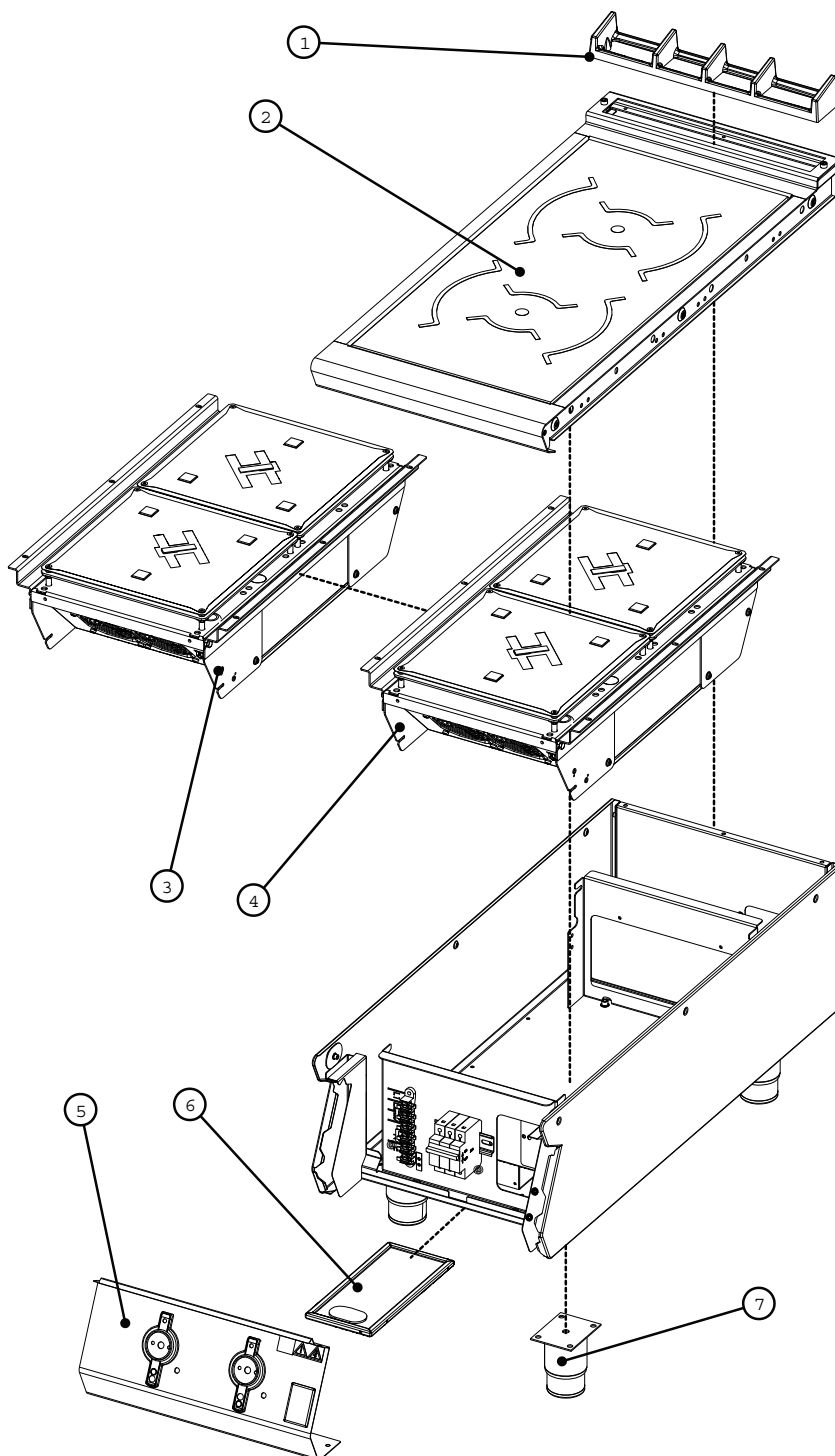

F900 SERIES

i9042, i9043, i9084 and i9085
Induction Boiling Tops

Spares Information

i9084 Model

i9042/i43/84/85-Spares-0915

Falcon Foodservice Equipment

Wallace View, Hillfoots Road, Stirling FK9 5PY t: +44 (0) 1786 455 200 f: 08000 275 595
info@falconfoodservice.com www.falconfoodservice.com

i9042 / i9043 Induction Boiling Top Spares

Fitments

Fitments

Item	Description	Spares No.	Part No.
1.	400mm flue capper	533400019	RT704001
2.	Induction hob assembly	733920001	P709015
3.	Intro Q twin zone rnd. coils (10kW)	734070004	R6437
4.	Intro Q twin zone rnd. coils (7kW)	734070003	R6433
5.	Control panel	733920002	690059
6.	Filter (twin zone)	734070005	R6441
7.	Adjustable foot (stainless steel)	535150025	R6377

F900 SERIES

i9042 / i9043 Induction Boiling Top Spares

Controls

Controls

Item	Description	Spares No.	Part No.
8.	Generator cable	734250019	R6700
9.	Link cable for LIN switch	734250018	R6699
10.	LIN switch	734250016	R6697
11.	Mains terminal block	731000006	R6359
12.	MCB-20A 3P Type D	734070002	R6443
13.	Control knob	733920000	RA9135
14.	Green indicator c/w cable	734250017	R6698
15.	Green indicator 24V DC	734250006	R5915

F900 SERIES

i9084 / i9085 Induction Boiling Top Spares

Fitments

Fitments

Item	Description	Spares No.	Part No.
7.	Adjustable foot (stainless steel)	535150025	R6377
16.	600mm flue capper	533410002	RT704002
17.	Induction hob assembly	733930000	P709014
18.	Induction coil and fix kits	734250002	899347
19.	Screw cap kit	533550009	690049
20.	Induction quad generator (14kW)	734250012	R6492
21.	Induction quad generator (20kW)	734250001	R5966
22.	Induction air filter	734250004	R5969
23.	Control panel	733930001	690060