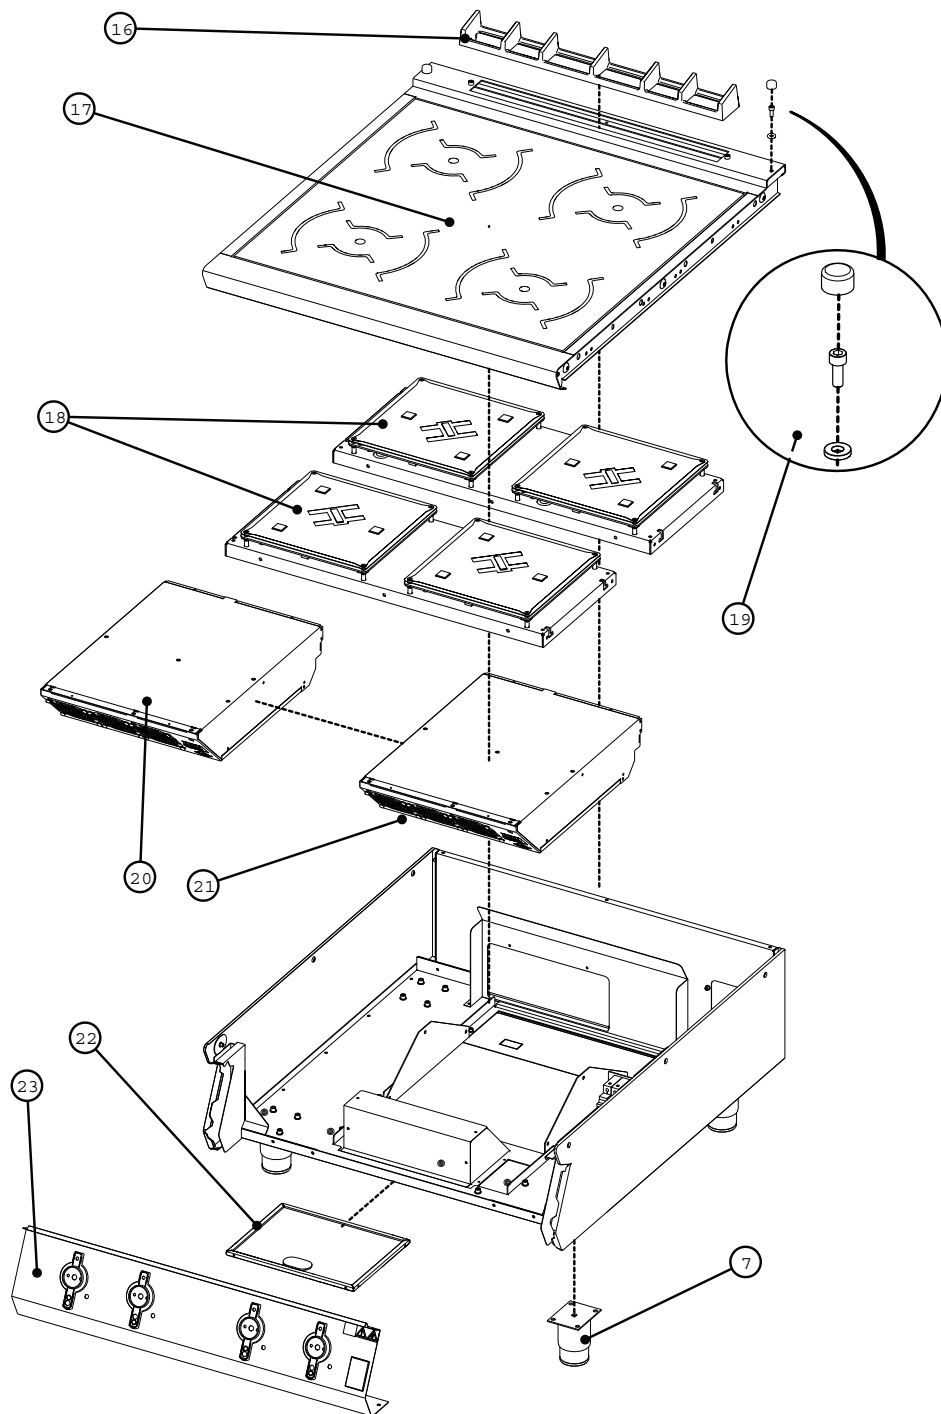

i9042 / i9043 Induction Boiling Top Spares

Fitments

Fitments

Item	Description	Spares No.	Part No.
1.	400mm flue capper	533400019	RT704001
2.	Induction hob assembly	733920001	P709015
3.	Intro Q twin zone rnd. coils (10kW)	734070004	R6437
4.	Intro Q twin zone rnd. coils (7kW)	734070003	R6433
5.	Control panel	733920002	690059
6.	Filter (twin zone)	734070005	R6441
7.	Adjustable foot (stainless steel)	535150025	R6377

F900 SERIES

i9042 / i9043 Induction Boiling Top Spares

Controls

Controls

Item	Description	Spares No.	Part No.
8.	Generator cable	734250019	R6700
9.	Link cable for LIN switch	734250018	R6699
10.	LIN switch	734250016	R6697
11.	Mains terminal block	731000006	R6359
12.	MCB-20A 3P Type D	734070002	R6443
13.	Control knob	733920000	RA9135
14.	Green indicator c/w cable	734250017	R6698
15.	Green indicator 24V DC	734250006	R5915

F900 SERIES

i9084 / i9085 Induction Boiling Top Spares

Fitments

Fitments

Item	Description	Spares No.	Part No.
7.	Adjustable foot (stainless steel)	535150025	R6377
16.	600mm flue capper	533410002	RT704002
17.	Induction hob assembly	733930000	P709014
18.	Induction coil and fix kits	734250002	899347
19.	Screw cap kit	533550009	690049
20.	Induction quad generator (14kW)	734250012	R6492
21.	Induction quad generator (20kW)	734250001	R5966
22.	Induction air filter	734250004	R5969
23.	Control panel	733930001	690060

F900 SERIES

i9084 / i9085 Induction Boiling Top Spares

Controls

Controls

Item	Description	Spares No.	Part No.
8.	Generator cable	734250019	R6700
9.	Link cable for LIN switch	734250018	R6699
10.	LIN switch	734250016	R6697
11.	Mains terminal block	731000006	R6359
12.	MCB-20A 3P Type D	734070002	R6443
13.	Control knob	733920000	RA9135
14.	Green indicator c/w cable	734250017	R6698
15.	Green indicator 24V DC	734250006	R5915