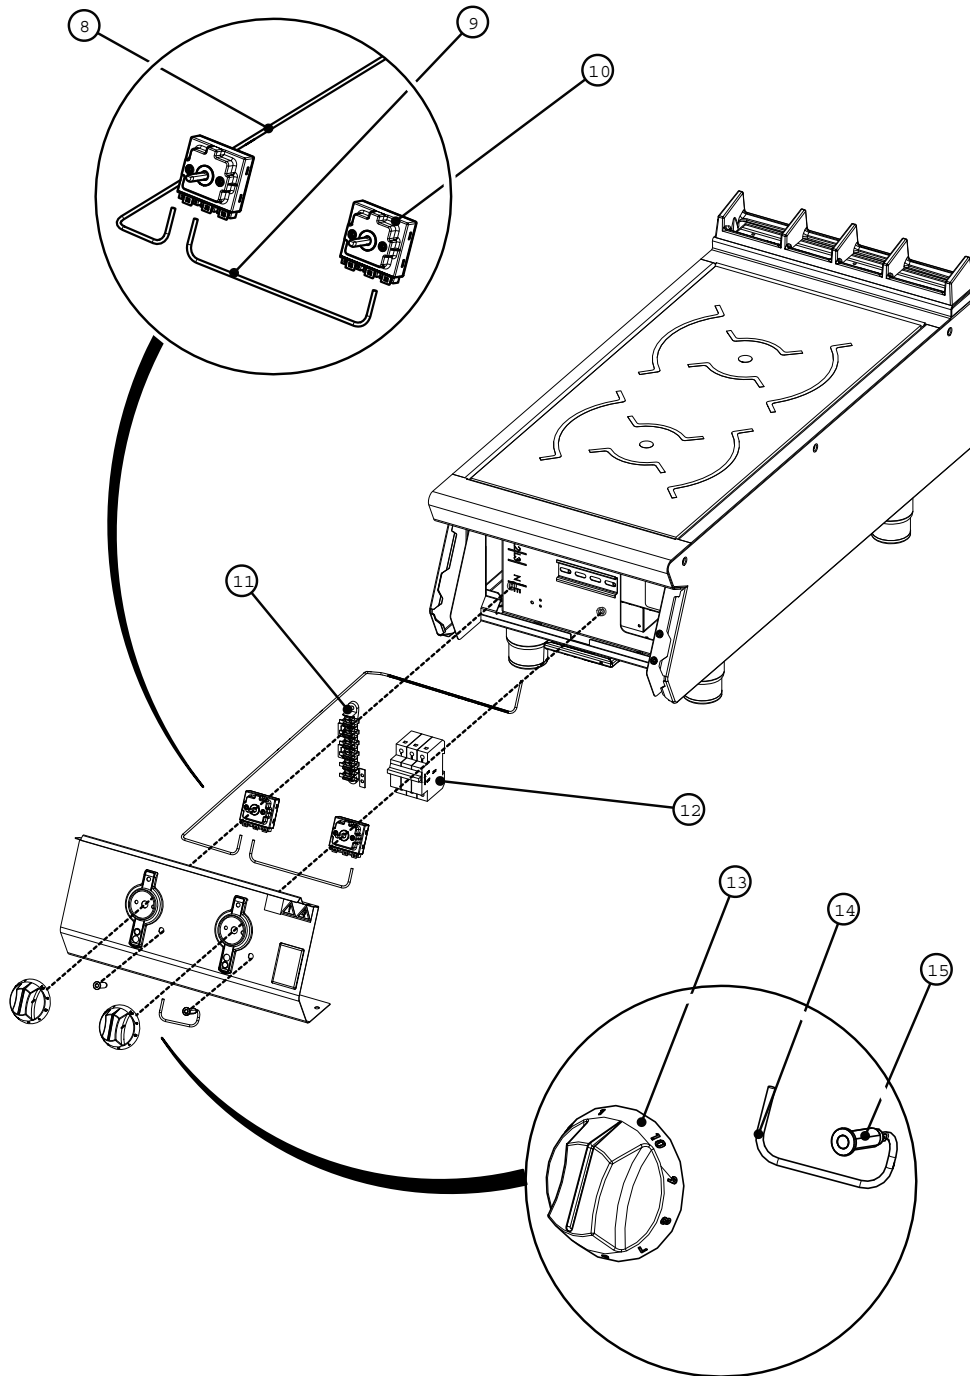

i9042 / i9043 Induction Boiling Top Spares

Fitments

Fitments

Item	Description	Spares No.	Part No.
1.	400mm flue capper	533400019	RT704001
2.	Induction hob assembly	733920001	P709015
3.	Intro Q twin zone rnd. coils (10kW)	734070004	R6437
4.	Intro Q twin zone rnd. coils (7kW)	734070003	R6433
5.	Control panel	733920002	690059
6.	Filter (twin zone)	734070005	R6441
7.	Adjustable foot (stainless steel)	535150025	R6377

F900 SERIES

i9042 / i9043 Induction Boiling Top Spares

Controls

Controls

Item	Description	Spares No.	Part No.
8.	Generator cable	734250019	R6700
9.	Link cable for LIN switch	734250018	R6699
10.	LIN switch	734250016	R6697
11.	Mains terminal block	731000006	R6359
12.	MCB-20A 3P Type D	734070002	R6443
13.	Control knob	733920000	RA9135
14.	Green indicator c/w cable	734250017	R6698
15.	Green indicator 24V DC	734250006	R5915

F900 SERIES

i9084 / i9085 Induction Boiling Top Spares

Fitments

Fitments

Item	Description	Spares No.	Part No.
7.	Adjustable foot (stainless steel)	535150025	R6377
16.	600mm flue capper	533410002	RT704002
17.	Induction hob assembly	733930000	P709014
18.	Induction coil and fix kits	734250002	899347
19.	Screw cap kit	533550009	690049
20.	Induction quad generator (14kW)	734250012	R6492
21.	Induction quad generator (20kW)	734250001	R5966
22.	Induction air filter	734250004	R5969
23.	Control panel	733930001	690060

F900 SERIES

i9084 / i9085 Induction Boiling Top Spares

Controls

Controls

Item	Description	Spares No.	Part No.
8.	Generator cable	734250019	R6700
9.	Link cable for LIN switch	734250018	R6699
10.	LIN switch	734250016	R6697
11.	Mains terminal block	731000006	R6359
12.	MCB-20A 3P Type D	734070002	R6443
13.	Control knob	733920000	RA9135
14.	Green indicator c/w cable	734250017	R6698
15.	Green indicator 24V DC	734250006	R5915